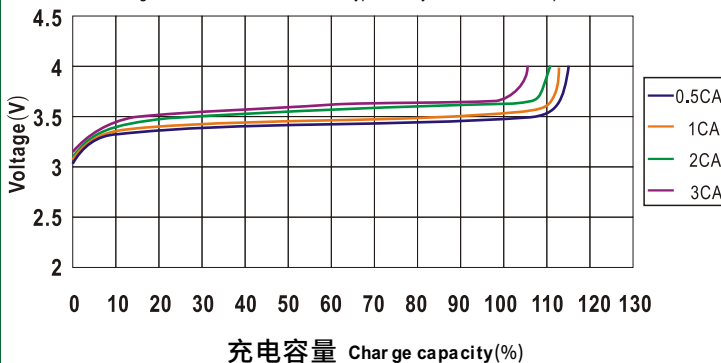

常温下LYP类电池的充电特性曲线

Charge characteristic curve of LYP type battery under normal temperature