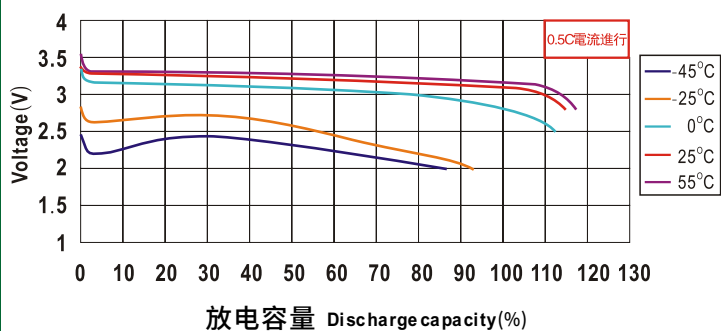

TSWB-LYP700AHA型电池的充放电特性

TSWB-LYP700AHA CHARGE&DISCHARGE CHART

不同环境温度下LYP类电池的放电特性曲线

Discharge characteristic curve of LYP type battery under different ambient temperature