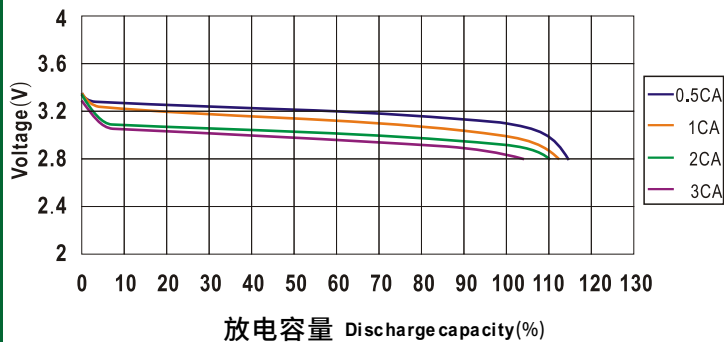

雷天温斯顿储能类“水性锂钪动力电池”性能说明

THUNDER SKY WINSTON ENERGY STORAGE TYPE "WATER-BASED LITHIUM YTTRIUM POWER BATTERY" PERFORMANCE SPECIFICATION

单体电池尺寸 DIMENSIONS

型号 (MODEL) : TSWB-LYP700AHA

技术参数 SPECIFICATIONS

型号 (MODEL)	TSWB-LYP700AHA	
标称容量 Nominal Capacity	700AH	
规格 SPEC	长 L	627mm
	宽 W	67mm
	高 H	305mm
工作电压 Operation Voltage	充电 Charge	4.0(V)
	放电 Discharge	2.8(V)
内阻 Internal resistance	≤0.3(mΩ)	
最大放电电流 Max Discharge Current	恒电流 Constant Current	≤3CA
	脉冲试 Impulse Current	≤10CA
标准充放电电流 Standard Charge/ Discharge Current	350A(0.5CA)	
循环寿命 Cycle Life	(80%DOD)	≥5000Times
	(70%DOD)	≥7000Times
壳体耐温性 Temperature Durability Of Case	≤200°C	
适应环境 Operating Temperature	充电 Charge	-45°C~85°C
	放电 Discharge	
	存储湿度 Storage Humidity	≤75%RH
自放电率 (月) Self-discharge Rate	≤1% (月/Monthly)	
单体电池重量 Weight	21kg±300g	

TSWB-LYP700AHA型电池的充放电特性

TSWB-LYP700AHA CHARGE&DISCHARGE CHART

不同环境温度下LYP类电池的放电特性曲线

Discharge characteristic curve of LYP type battery under different ambient temperature

常温下LYP类电池的放电特性曲线

Discharge characteristic curve of LYP type battery under normal temperature